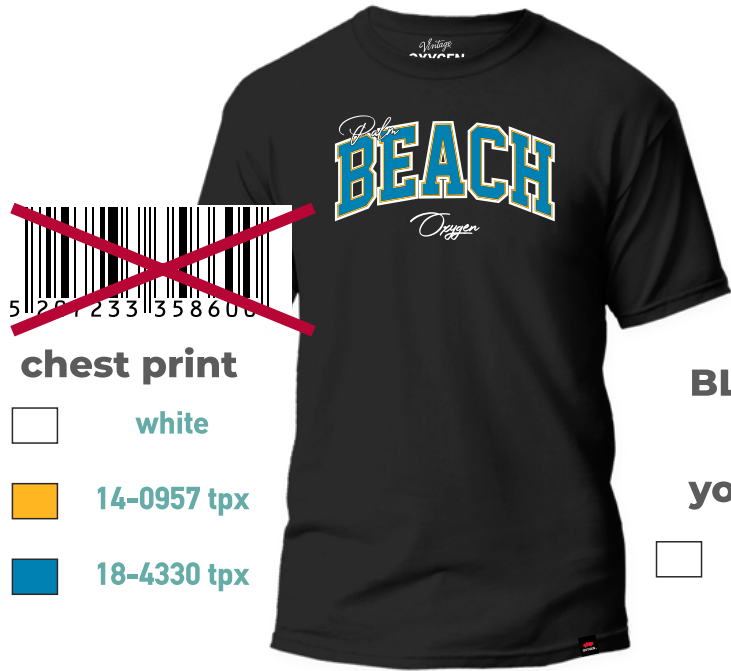

OXYGEN
THE STREET STYLE OF LIFE

41150

COMPOSITION :
100% COTTON
FITTING : REGULAR

ROUND NECK
SINGLE JERSEY FABRIC, CHEST PRINT
HEM WOVEN LABEL,

ASSORTMENT :

PRINTED						
S	M	L	XL	2XL	3XL	TTL
0	2	2	2	1	0	7