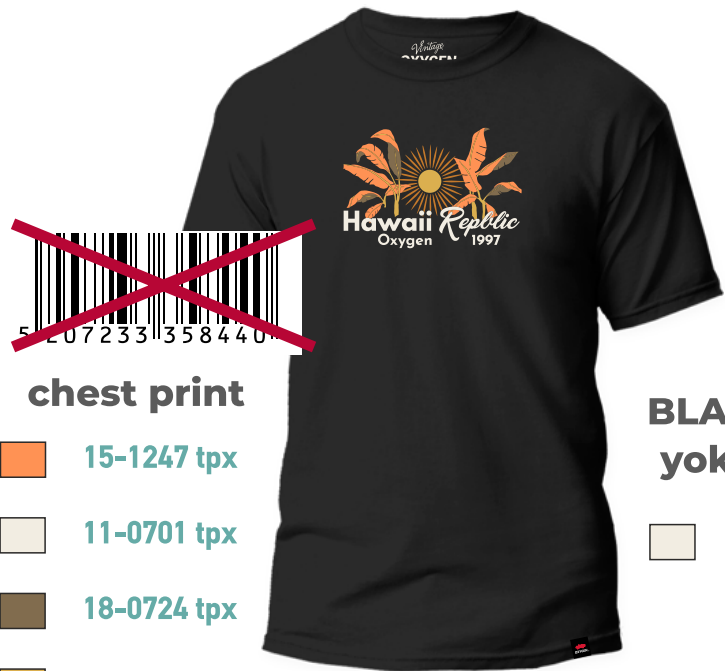

chest print

- 15-1247 tpx
- 11-0701 tpx
- 18-0724 tpx
- 14-0740 tpx
- 17-1048 tpx