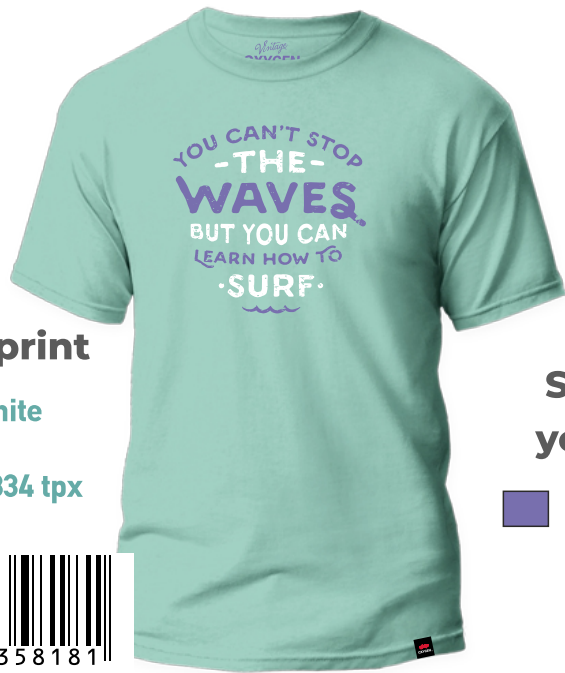

chest print

white

17-3834 tpx

SKY
yoke print

17-3834 tpx